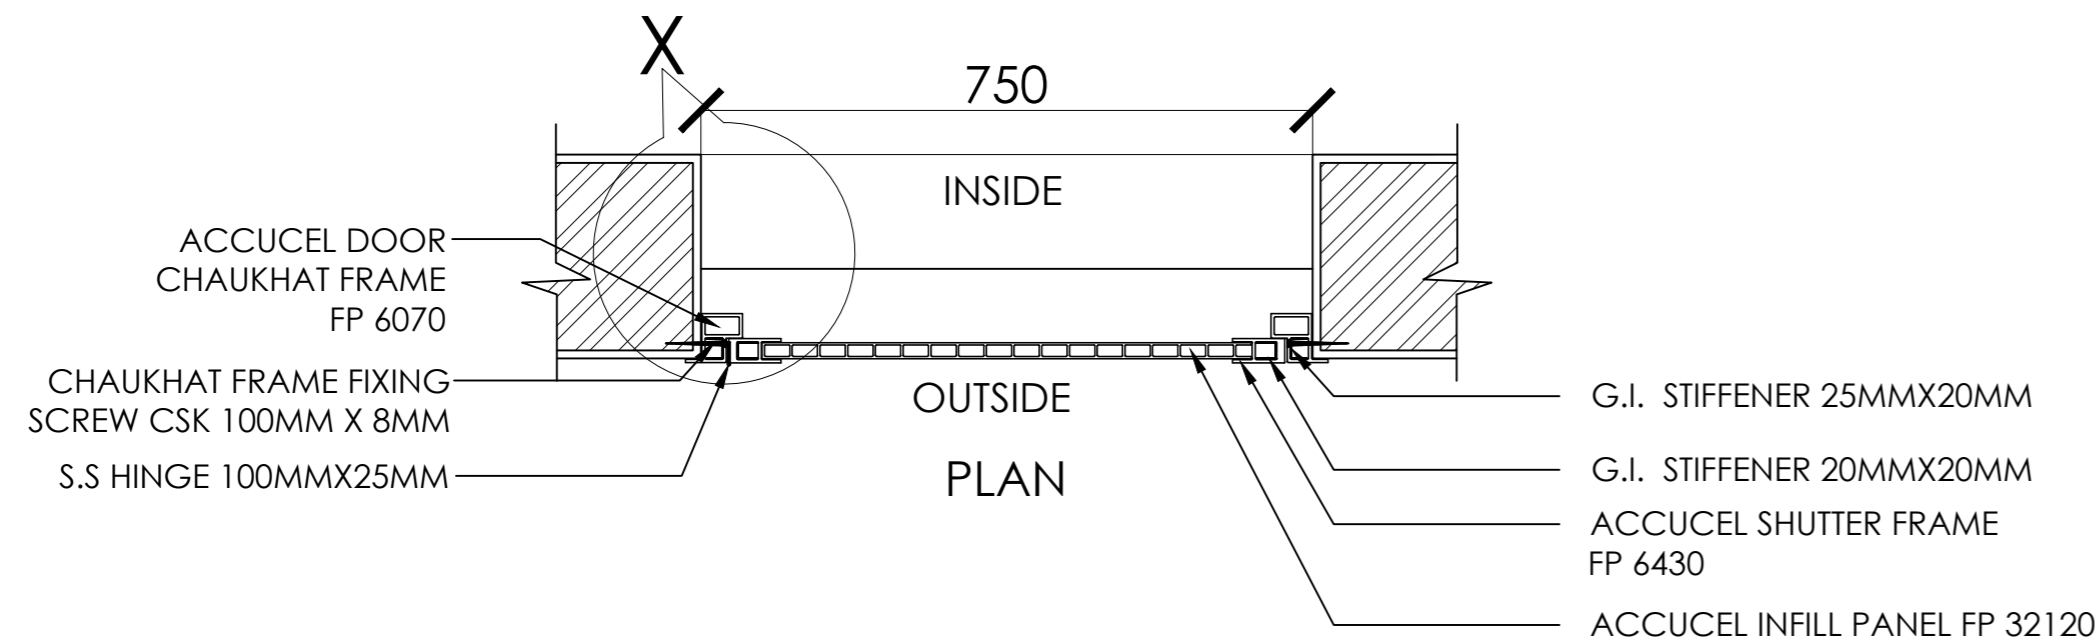

FRAME ELEVATION

FRONT VIEW DOOR SHUTTER

SECTION

PLAN

SECTION X

ACCUCEL SINGLE REBATE DOOR FRAME WITH COVER MOLDING & TWO PANEL DOOR SHUTTER WITH LOCK RAIL - 30 MM THK.

ACCURA POLYTECH PVT.LTD.

8, Ajitnath Soc., Nr. Paldi Post Office, Ahmedabad, Gujarat, INDIA.