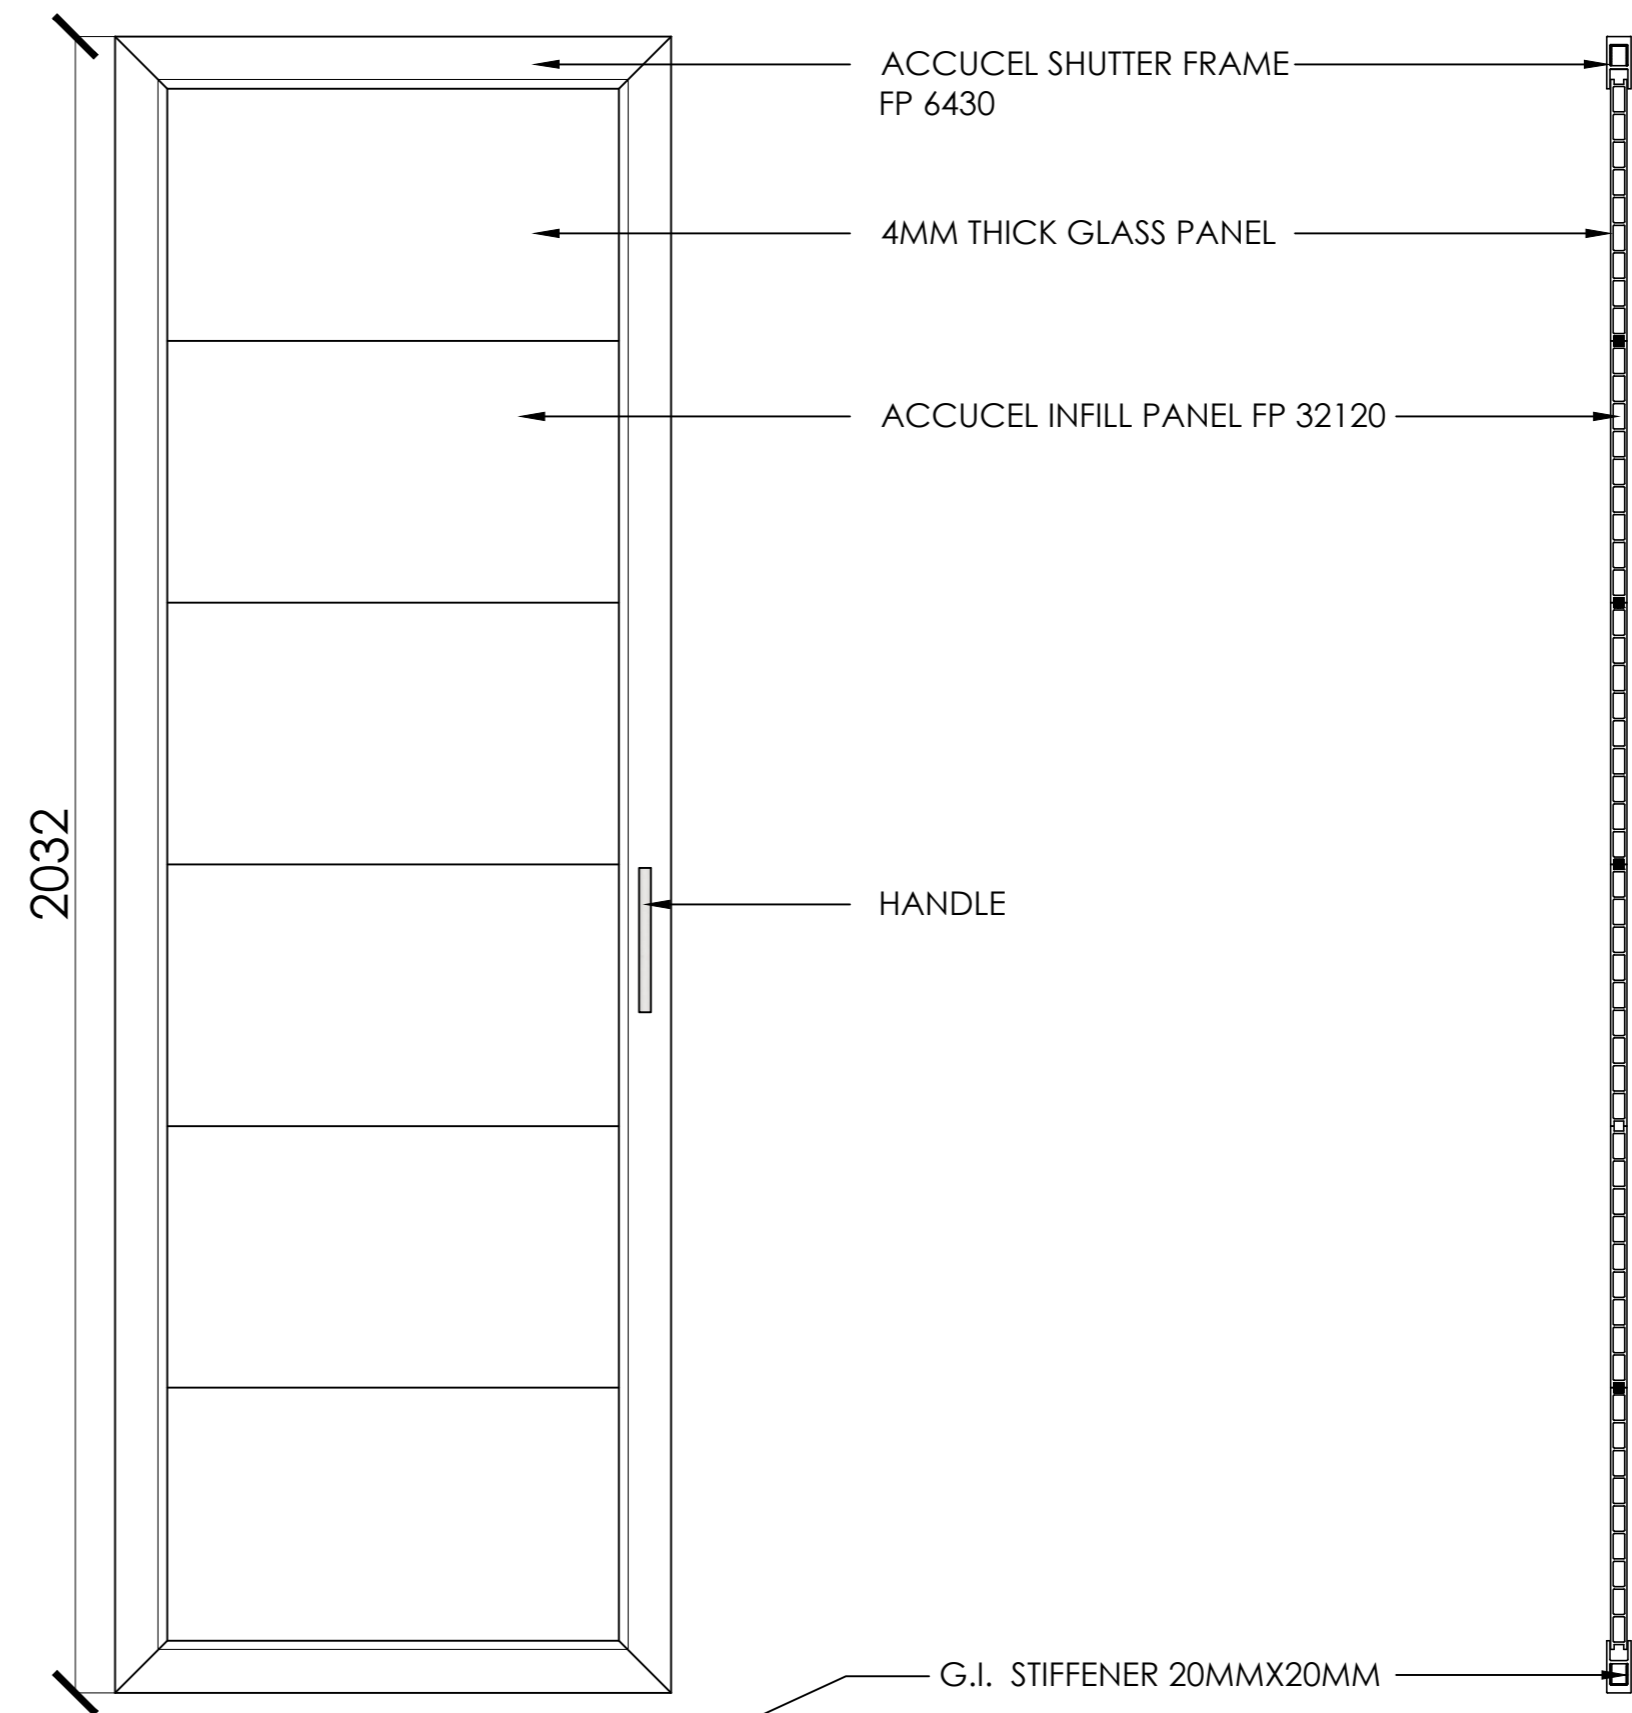

FRAME ELEVATION

FRONT VIEW DOOR SHUTTER

SECTION

PLAN

SECTION X

ACCUCEL SINGLE REBATE DOOR FRAME WITH COVER MOLDING & TWO PANEL DOOR SHUTTER WITH LOCK RAIL - 30 MM THK.

ACCURA POLYTECH PVT.LTD.

8, Ajitnath Soc., Nr. Paldi Post Office, Ahmedabad, Gujarat, INDIA.